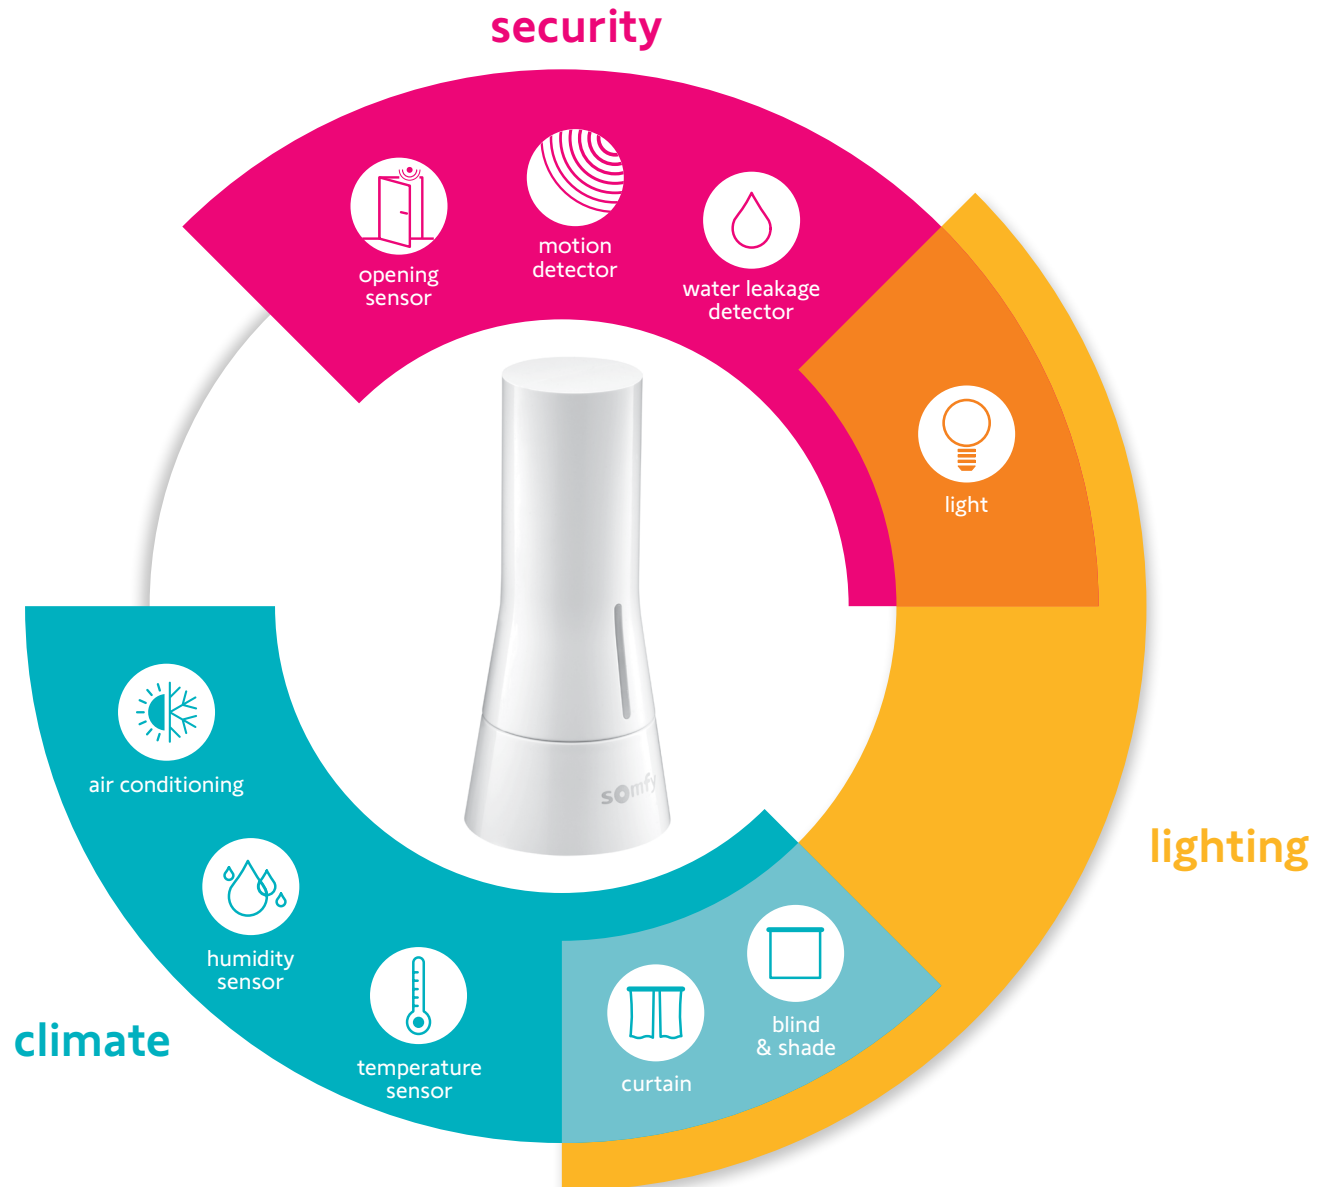

The Home Intelligence system with TaHoma

Protocols

Partner

Open services