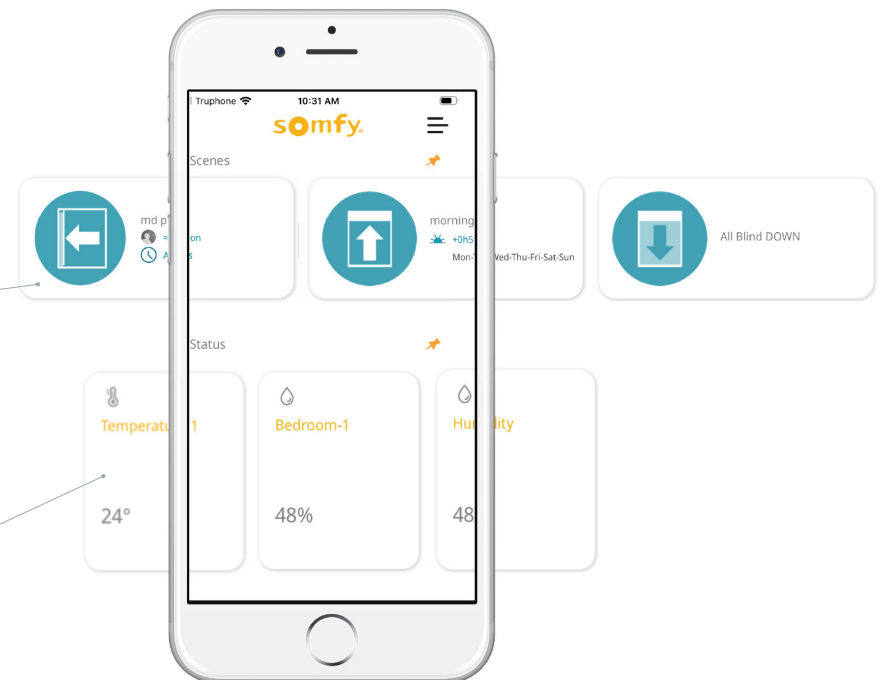

## Open services

# Manage your home at your fingertips

Personalize with your own picture.

Swipe to change room.

Check & control the equipment from your Phone, even when you are away from home.

With a single click, activating simultaneously several equipment.  
Triggering simultaneously several equipment by time or sensor condition.  
Enable push notification to receive alert while the scene is triggered.

## TaHoma Living Application

is available for iOS  
and Android smartphones