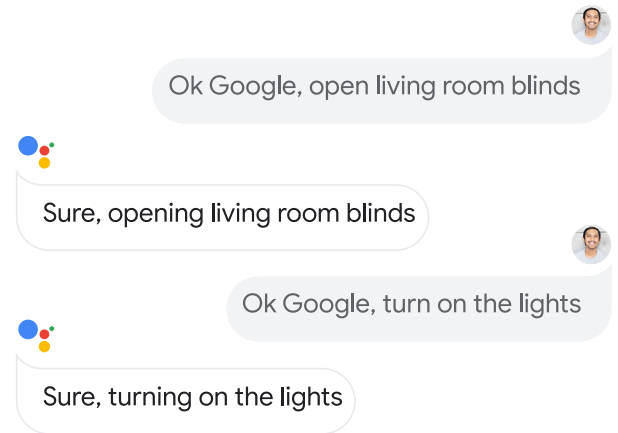

Open Services

Control your home from other interface

Google Assistant

Control your blinds, curtains, lights and air conditioning* by using your voice with Google Assistant. Use your voice to set the ambiance with the right lighting and perfect room temperature.

Link <Somfy Asia & Oceania> on Google Assistant platform with your TaHoma Account and get more done hands-free.

*IR blaster needs to be added in scenes to work with google assistant

IFTTT

Connect <TaHoma Asia & Oceania> service on IFTTT platform with your Somfy account and discover endless connected Smart Home solutions.

“Alexa trigger good morning”

IFTTT will launch your TaHoma Scene [Good Morning]

amazon alexa